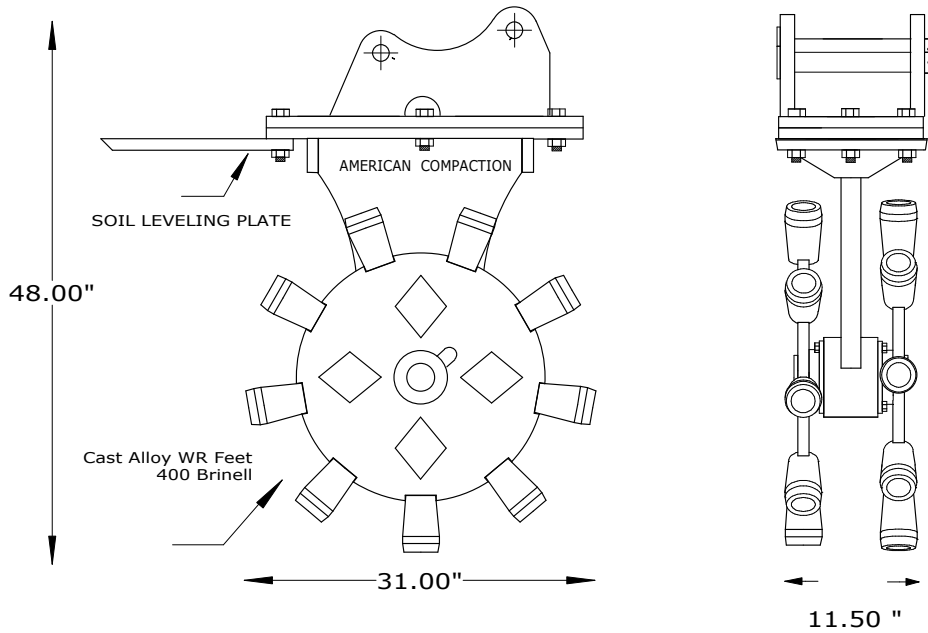

American Compaction Equipment, Inc.

1-800-899-1177

DC - 12 B SF

OEM Mount w/ Pins

- * WEIGHT - 975 LBS
- * 2 RIMS - WIDTH 11.50 "
- * CLASS - 17,500 TO 27,500

AMERICAN COMPACTION , INC. 1 - 800 - 899 - 1177