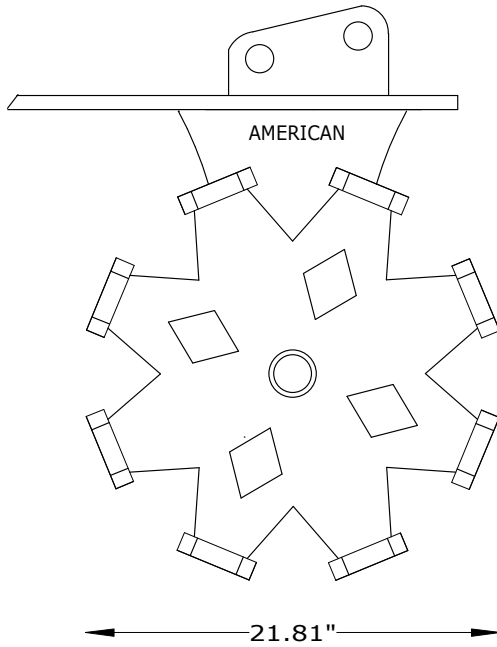

American Compaction Equipment, Inc.

1-800-899-1177

DC - 12 SKH

AMERICAN COMPACTION , INC. 1 - 800 - 899 - 1177

* WEIGHT - 425 LBS
* 2 RIMS - WIDTH 11 "

American Compaction Equipment, Inc.

32981 Calle Perfecto
San Juan Capistrano, CA 92675