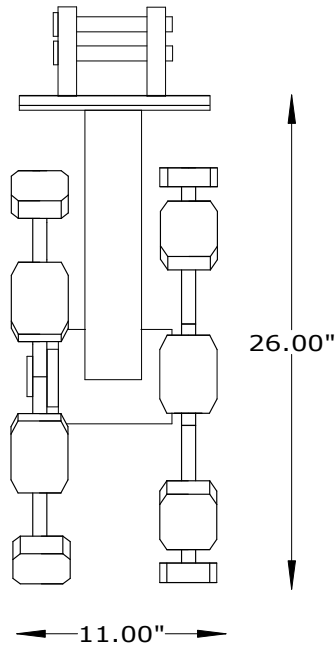

American Compaction Equipment, Inc.

1-800-899-1177

DC - 12 SKH

AMERICAN COMPACTION , INC. 1 - 800 - 899 - 1177

* WEIGHT - 425 LBS
* 2 RIMS - WIDTH 11 "

American Compaction Equipment, Inc.

32981 Calle Perfecto
San Juan Capistrano, CA 92675