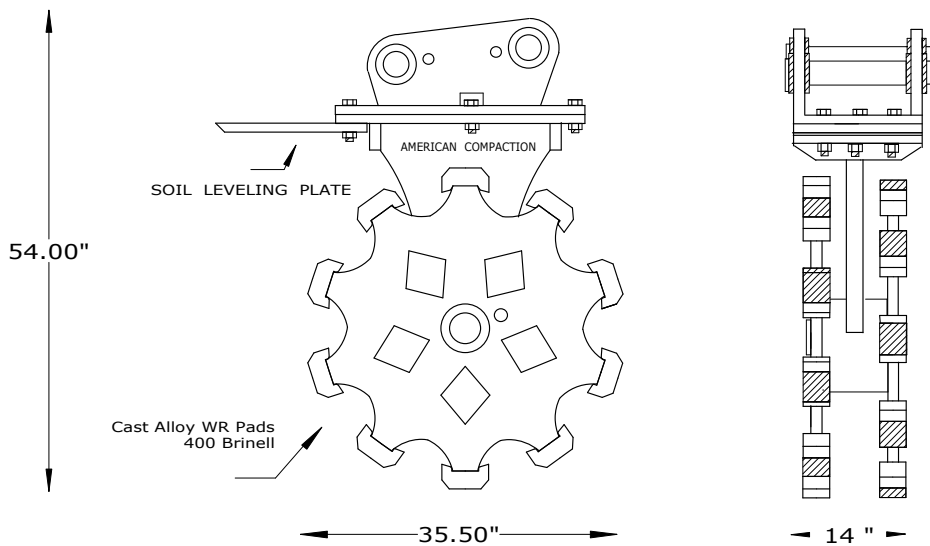

American Compaction Equipment, Inc.

1-800-899-1177

DC - 14 BL WP

OEM MOUNT w/ PINS

- * WEIGHT - 1650 LBS
- * 2 RIMS - WIDTH 14 "
- * CLASS - 27,500 TO 50,000

AMERICAN COMPACTION , INC. 1 - 800 - 899 - 1177