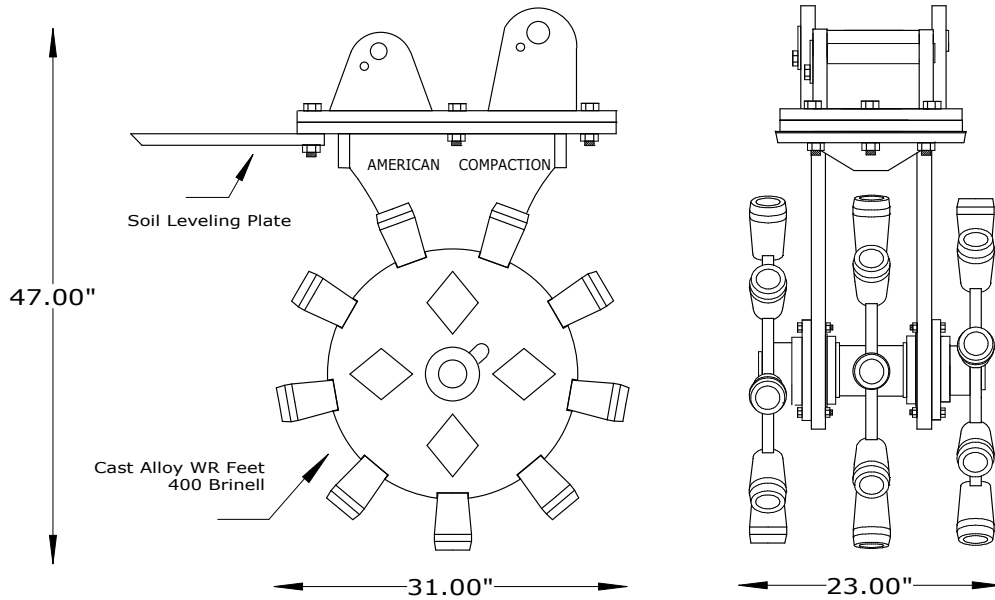

American Compaction Equipment, Inc.

1-800-899-1177

DC - 24 B SF

OEM Mount w/ Pins

- * WEIGHT - 1350 LBS
- * 3 RIMS - WIDTH 23"
- * CLASS - 17,500 TO 27,500

AMERICAN COMPACTION , INC. 1 - 800 - 899 - 1177

American Compaction Equipment, Inc.