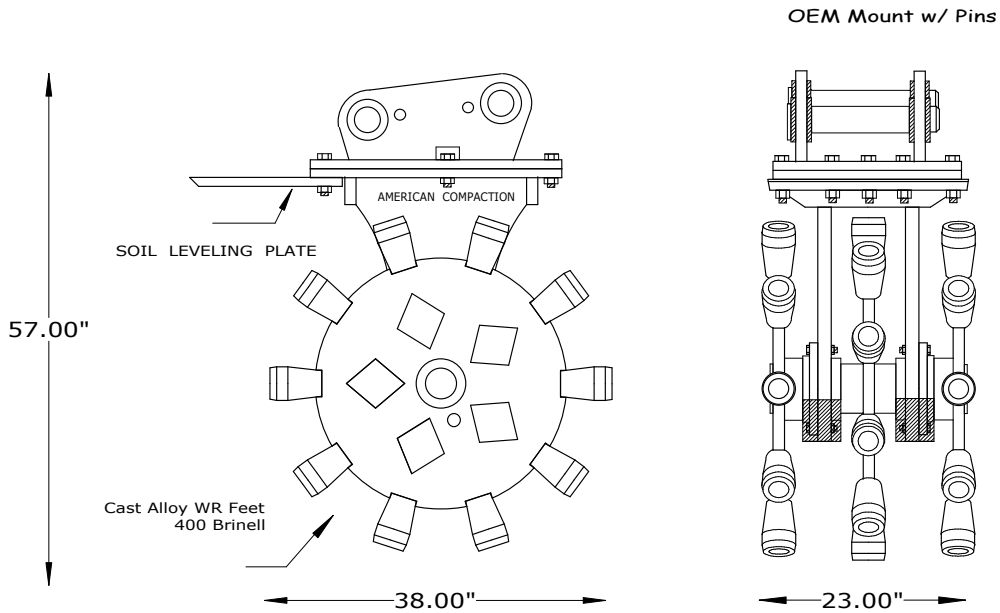

American Compaction Equipment, Inc.

1-800-899-1177

DC - 24 BL SF

- * WEIGHT - 2450 LBS
- * 3 RIMS - WIDTH 23"
- * CLASS - 27,500 TO 50,000

AMERICAN COMPACTION , INC. 1 - 800 - 899 - 1177

American Compaction Equipment, Inc.