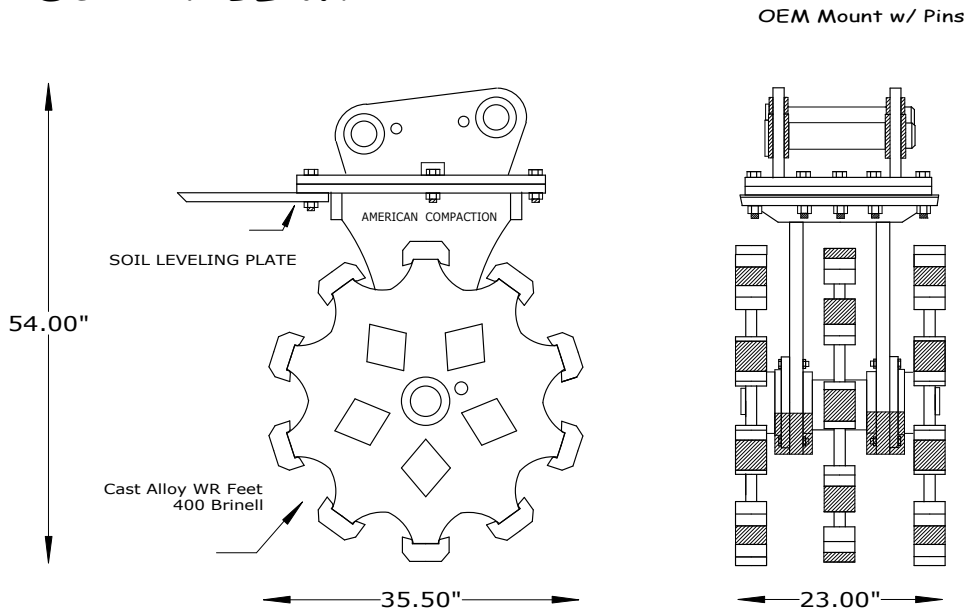

American Compaction Equipment, Inc.

1-800-899-1177

DC - 24 BL WP

- * WEIGHT - 2450 LBS
- * 3 RIMS - WIDTH 23"
- * CLASS - 27,500 TO 50,000

AMERICAN COMPACTION , INC. 1 - 800 - 899 - 1177

American Compaction Equipment, Inc.