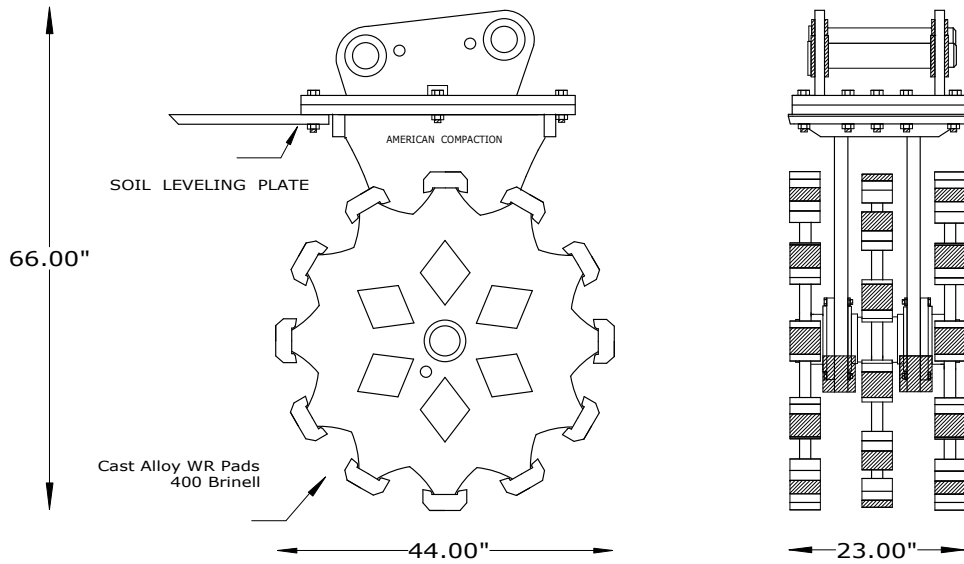

American Compaction Equipment, Inc.

1-800-899-1177

DC - 24 EXL WP

OEM Mount w/ Pins

- * WEIGHT - 3950 LBS
- * 3 RIMS - WIDTH 23 "
- * CLASS - 75,000 TO 100,000

AMERICAN COMPACTION , INC. 1 - 800 - 899 - 1177