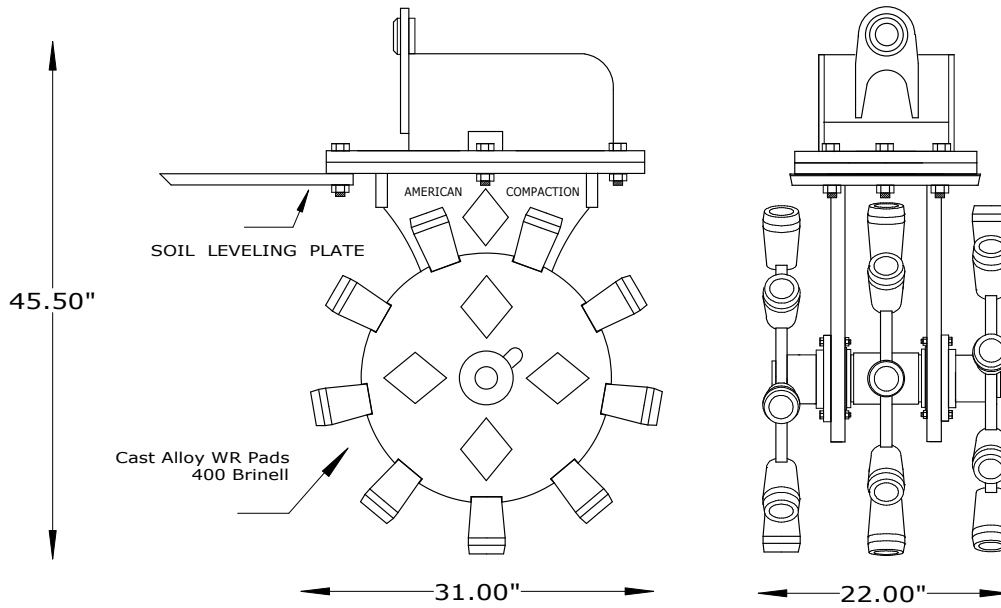

# American Compaction Equipment, Inc.

**1-800-899-1177**

**DC - 24 S SF**

OEM Mount w/ Pins

- \* WEIGHT - 1150 LBS
- \* 3 RIMS - WIDTH 22"
- \* CLASS - 10,000 TO 17,500

AMERICAN COMPACTION , INC. 1 - 800 - 899 - 1177