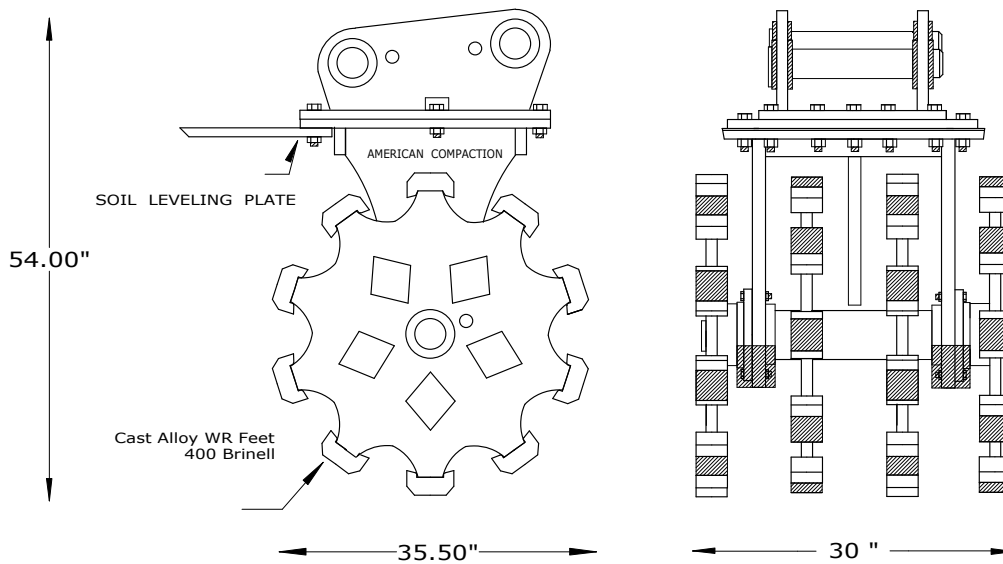

American Compaction Equipment, Inc.

1-800-899-1177

DC - 30 BL WP

OEM Mount w/ Pins

- * WEIGHT - 3250 LBS
- * 4 RIMS - WIDTH 30"
- * CLASS - 27,500 TO 50,000

AMERICAN COMPACTION , INC. 1 - 800 - 899 - 1177

American Compaction Equipment, Inc.