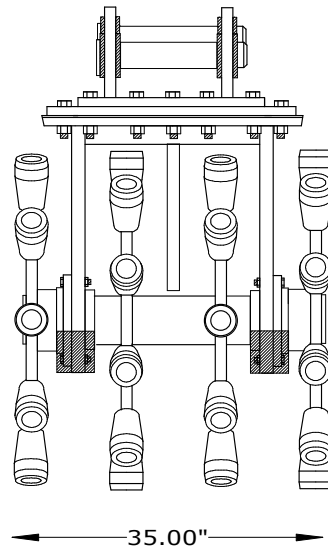

American Compaction Equipment, Inc.

1-800-899-1177

DC - 36 BL SF

OEM Mount w/ Pins

- * WEIGHT - 3250 LBS
- * 4 RIMS - WIDTH 36 "
- * CLASS - 27,500 TO 50,000

AMERICAN COMPACTION , INC. 1 - 800 - 899 - 1177