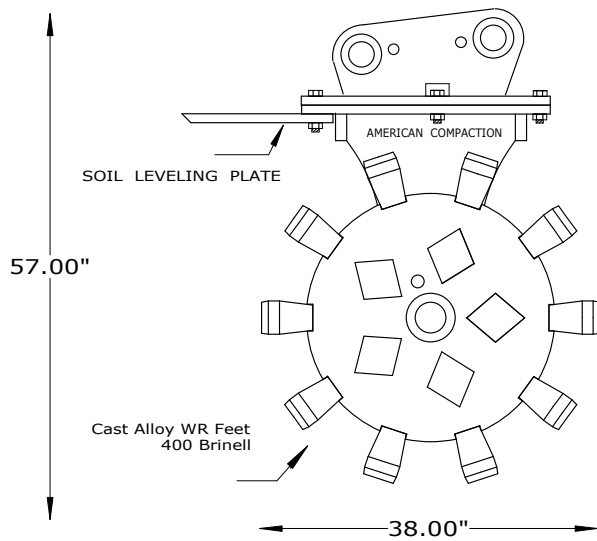

American Compaction Equipment, Inc.

1-800-899-1177

DC - 36 BL SF

OEM Mount w/ Pins

- * WEIGHT - 3250 LBS
- * 4 RIMS - WIDTH 36 "
- * CLASS - 27,500 TO 50,000

AMERICAN COMPACTION , INC. 1 - 800 - 899 - 1177