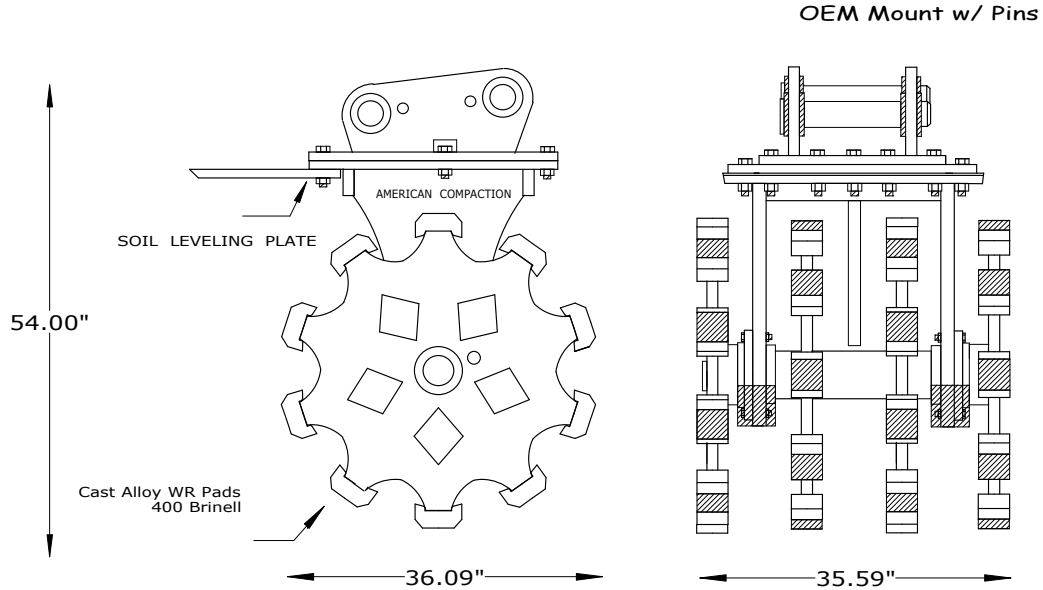

## DC - 36 BL WP

- \* WEIGHT - 3250 LBS
- \* 4 RIMS - WIDTH 35 "
- \* CLASS - 27,500 TO 50,000 +

AMERICAN COMPACTION , INC. 1 - 800 - 899 - 1177