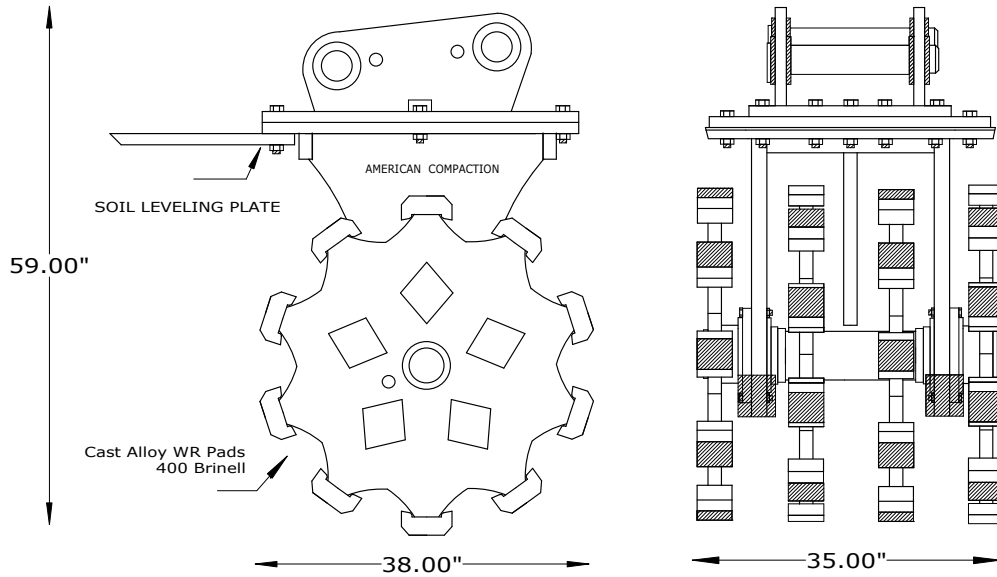

American Compaction Equipment, Inc.

1-800-899-1177

DC - 36 EX WP

OEM Mount w/ Pins

- * WEIGHT - 4300 LBS
- * 4 - RIMS WIDTH 35"
- * CLASS - 50,000 TO 75,000 lbs +

AMERICAN COMPACTION , INC. 1 - 800 - 899 - 1177