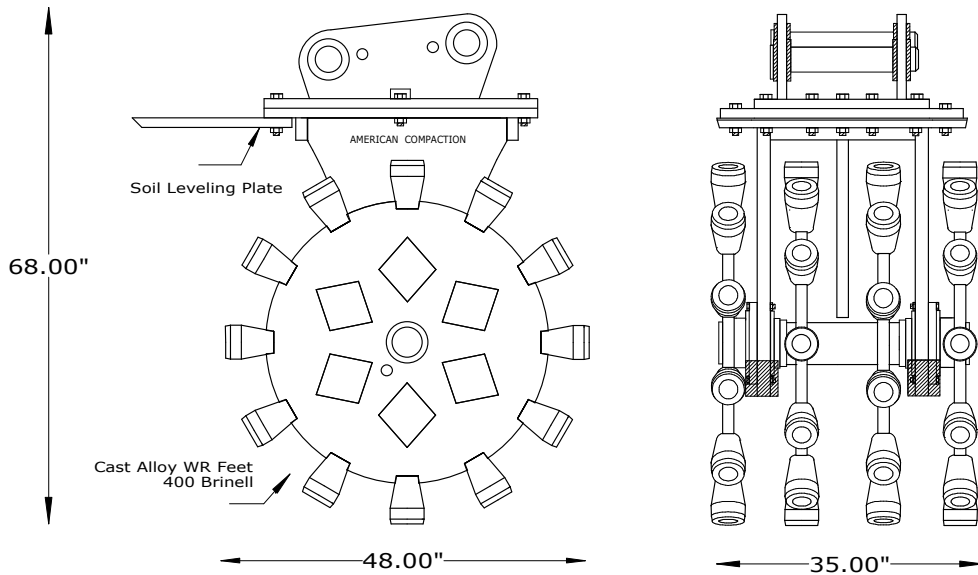

American Compaction Equipment, Inc.

1-800-899-1177

DC - 36 EXL SF

- * WEIGHT - 5250 LBS
- * 4 - RIMS WIDTH 35"
- * CLASS 75,000 TO 100,000

AMERICAN COMPACTION , INC. 1 - 800 - 899 - 1177

American Compaction Equipment, Inc.