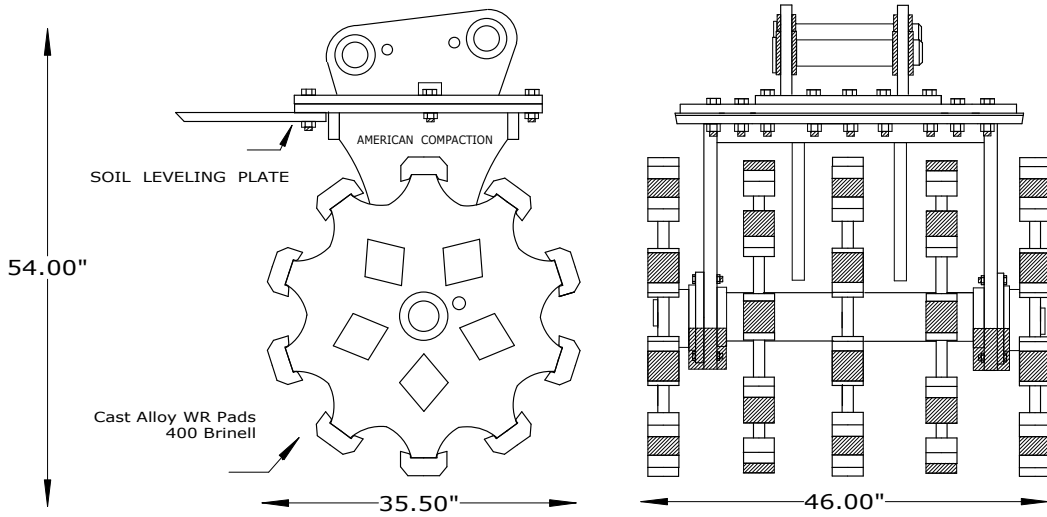

American Compaction Equipment, Inc.

1-800-899-1177

DC - 48 BL WP

OEM Mount w/ Pins

- * WEIGHT - 4050 LBS
- * 5 RIMS - WIDTH 46"
- * CLASS - 27,500 TO 50,000

AMERICAN COMPACTION , INC. 1 - 800 - 899 - 1177

American Compaction Equipment, Inc.