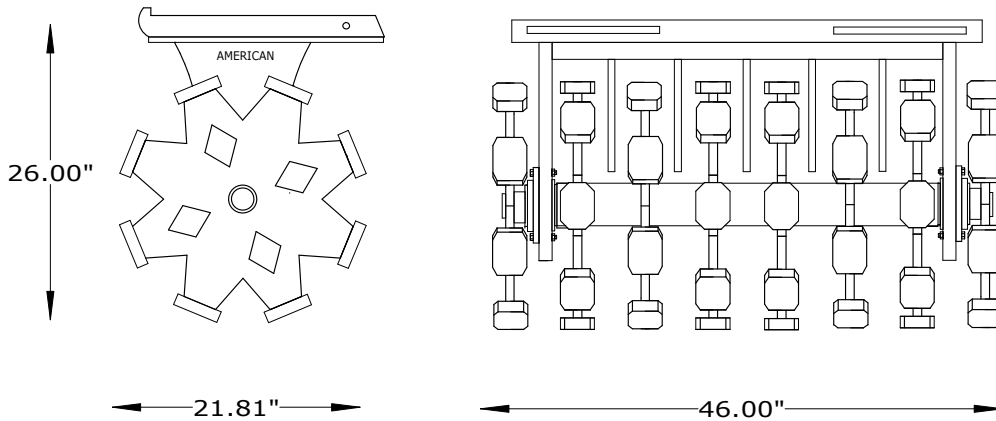

American Compaction Equipment, Inc.

1-800-899-1177

DC - 48 SK

- * WEIGHT - 1575 LBS
- * 8 RIMS - WIDTH 46"
- * CLASS - 7,500 lbs TO 15,000 lbs

AMERICAN COMPACTION , INC. 1 - 800 - 899 - 1177

American Compaction Equipment, Inc.