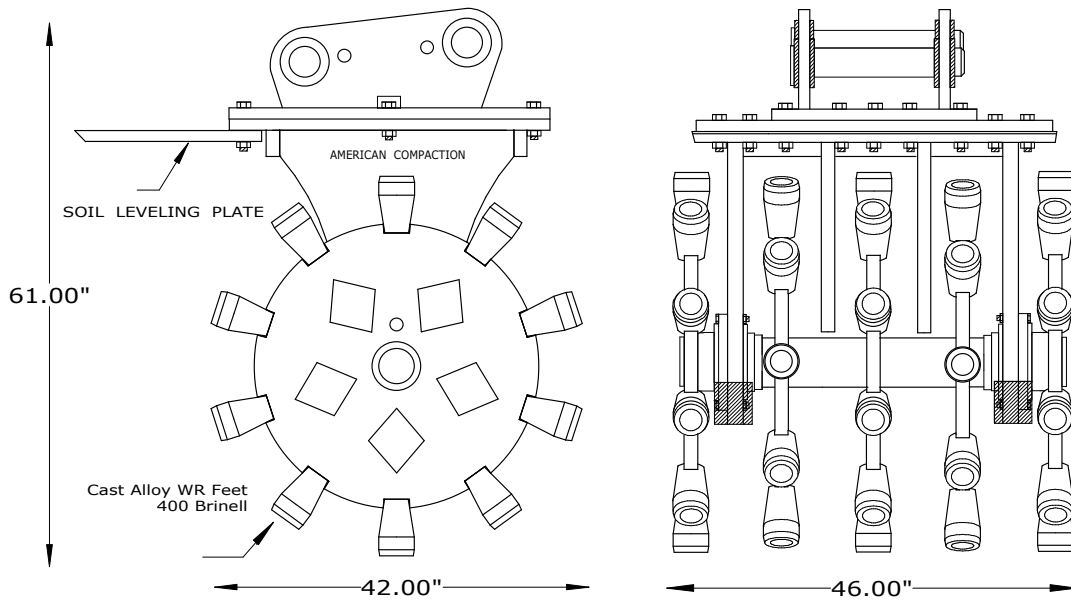

# American Compaction Equipment, Inc.

**1-800-899-1177**

**DC - 48 EX SF**

OEM Mount w/ Pins

- \* WEIGHT - 5450 LBS
- \* 5 RIMS - WIDTH 46"
- \* CLASS - 50,000 TO 75,000

AMERICAN COMPACTION , INC. 1 - 800 - 899 - 1177