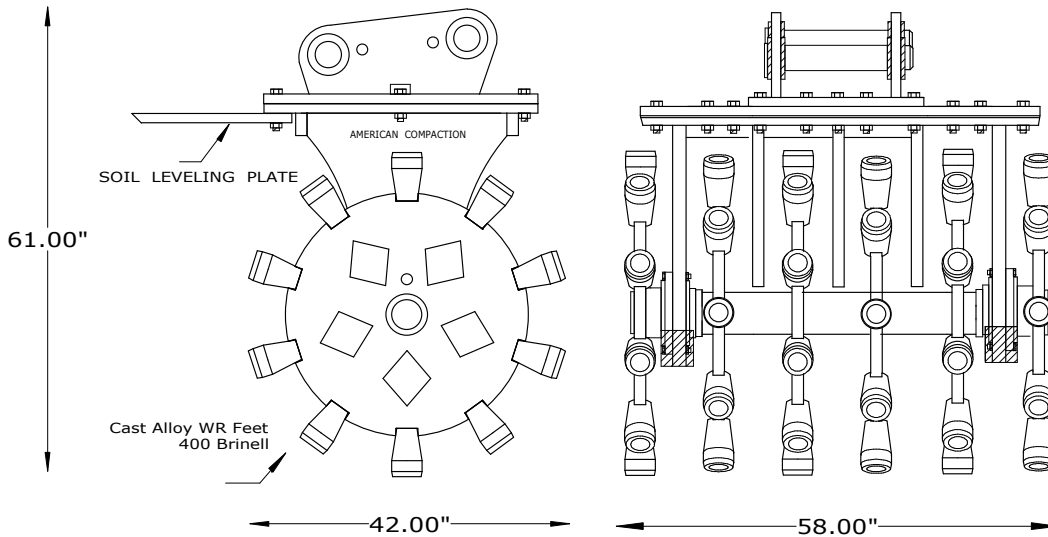

American Compaction Equipment, Inc.

1-800-899-1177

DC - 60 EX SF

OEM Mount w/ Pins

- * WEIGHT - 6550 LBS
- * 6 RIMS - WIDTH 58"
- * CLASS - 50,000 TO 75,000

AMERICAN COMPACTION , INC. 1 - 800 - 899 - 1177

American Compaction Equipment, Inc.